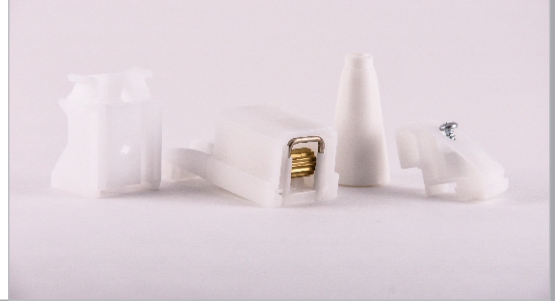

Measures:

W= 90, 100, 120, 145 (cm) / 2.95, 3.25, 3.95, 4.75 (ft).

H= 170 (cm) / 5.55 (ft).

Colors: White, Beige, Wenge-Coffee-Brown, Sand, Grey.

Additional colors: consult with us.

Measures and Weights:

(H) Height.	(W) Width.	Gross Weight.
170 (cm) / 5.55 (ft)	90 (cm) / 2.95 (ft)	1.2 (kg) / 2.6 (lb)
	100 (cm) / 3.25 (ft)	1.3 (kg) / 2.9 (lb)
	120 (cm) / 3.95 (ft)	1.6 (kg) / 3.5 (lb)
	145 (cm) / 4.75 (ft)	1.9 (kg) / 4.1 (lb)

Margin of error: + - 5%.

Material-related features and finishes:

Waterproof, translucent fabric, stain resistant, polyester fabric.

ABS and steel control system and supports, finishes in electrostatic paint.