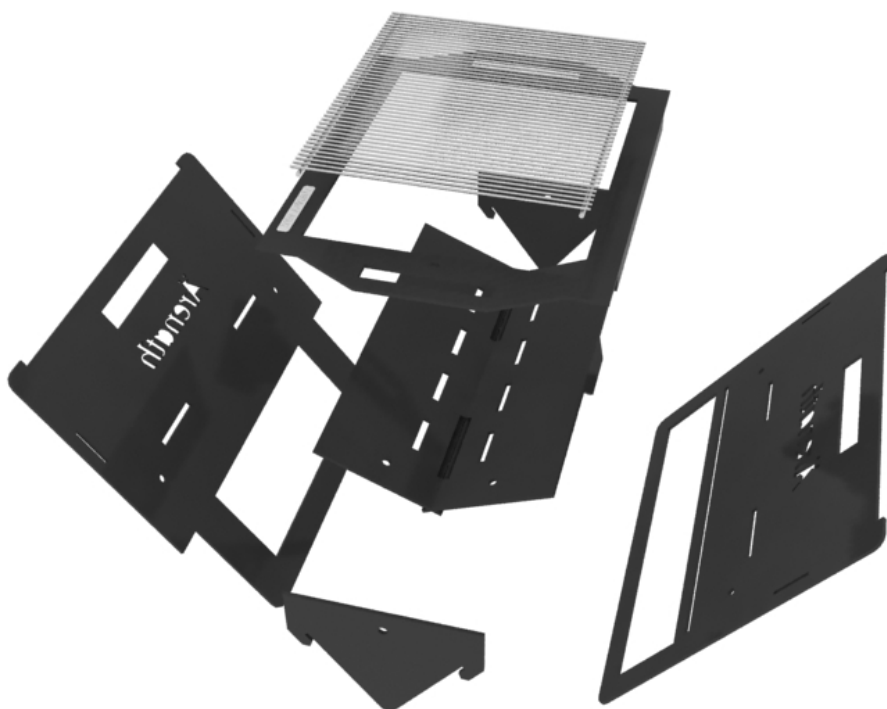

MEASURES / WEIGHT		MATERIALS	TEMPERATURE	WASH
Assembled product	Unassembled product	<i>Structure:</i> Black steel / Aluminum	<i>Maximum operation temperature (TMO):</i> 800 °C / 1472 °F TMO: XC / XF	<i>Wash down with soap and water or apply degreaser</i> <small>DO NOT APPLY SOLVENTS OR PAINT REMOVERS.</small>
Measures: W:(48 cm / 19 in)approx. H:(30 cm / 12 in)approx. L:(28 cm / 11 in)approx. Weight:(9,5kg /21 lb)approx.	Measures: W:(48 cm / 19 in) approx. H:(30 cm / 12 in) approx. L:(6 cm / 2,5 in) approx. Weight:(9,5kg /21 lb) approx.	<i>Grill: Stainless steel</i>		

SIDE VIEW

FRONT VIEW

DIAGONAL VIEW

AERIAL VIEW

Arenath

Portable Broil

Arenath

Arenath
Portable Broil